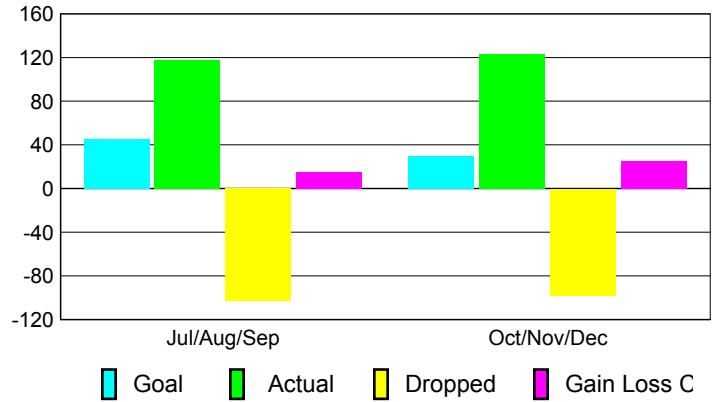

Membership Results 2010-2011

Goal, New, Dropped, Gain/Loss