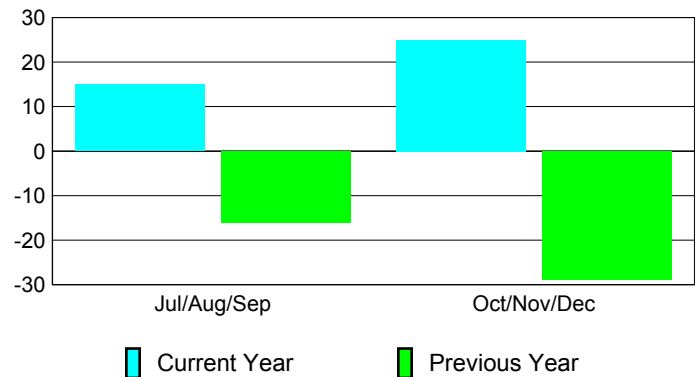

Comparison of Membership Gain/Loss

Current Year Compared to the Previous Year