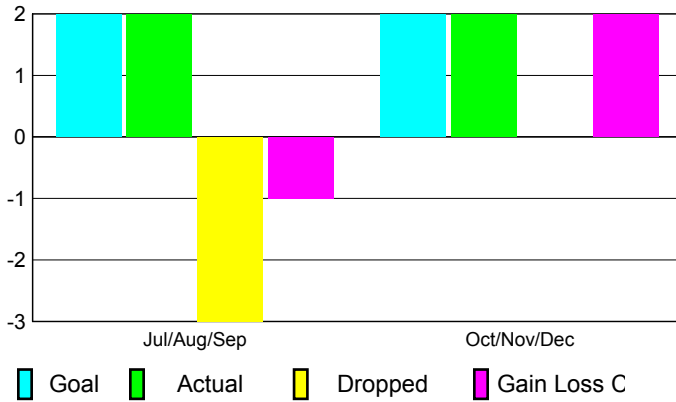

2010-2011 GMT Reports for District (or Undistricted) **District 35 L**

GMT: CARL HARRELL

Location: FLORIDA

GMT CA: 1

CLUBS

Club Results
2010-2011

Clubs
2009-2010

Month	New Club Goal	Actual New Clubs	Actual Dropped Clubs	Gain/Loss of Clubs	Gain/Loss of Clubs
Jul/Aug/Sep	2	2	-3	-1	0
Oct/Nov/Dec	2	2	0	2	0
Totals	4	4	-3	1	0

Club Results 2010-2011

Goal, New, Dropped, Gain/Loss

Comparison of Club Gain/Loss

Current Year Compared to the Previous Year

YTD Status Quo Clubs 2010-2011

Status Quo Clubs Compared to Status Quo Members

MEMBERSHIP