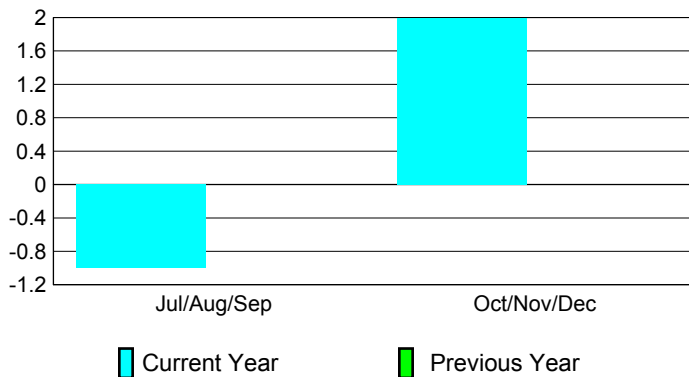

Club Results 2010-2011

Goal, New, Dropped, Gain/Loss

Comparison of Club Gain/Loss

Current Year Compared to the Previous Year

YTD Status Quo Clubs 2010-2011

Status Quo Clubs Compared to Status Quo Members

MEMBERSHIP